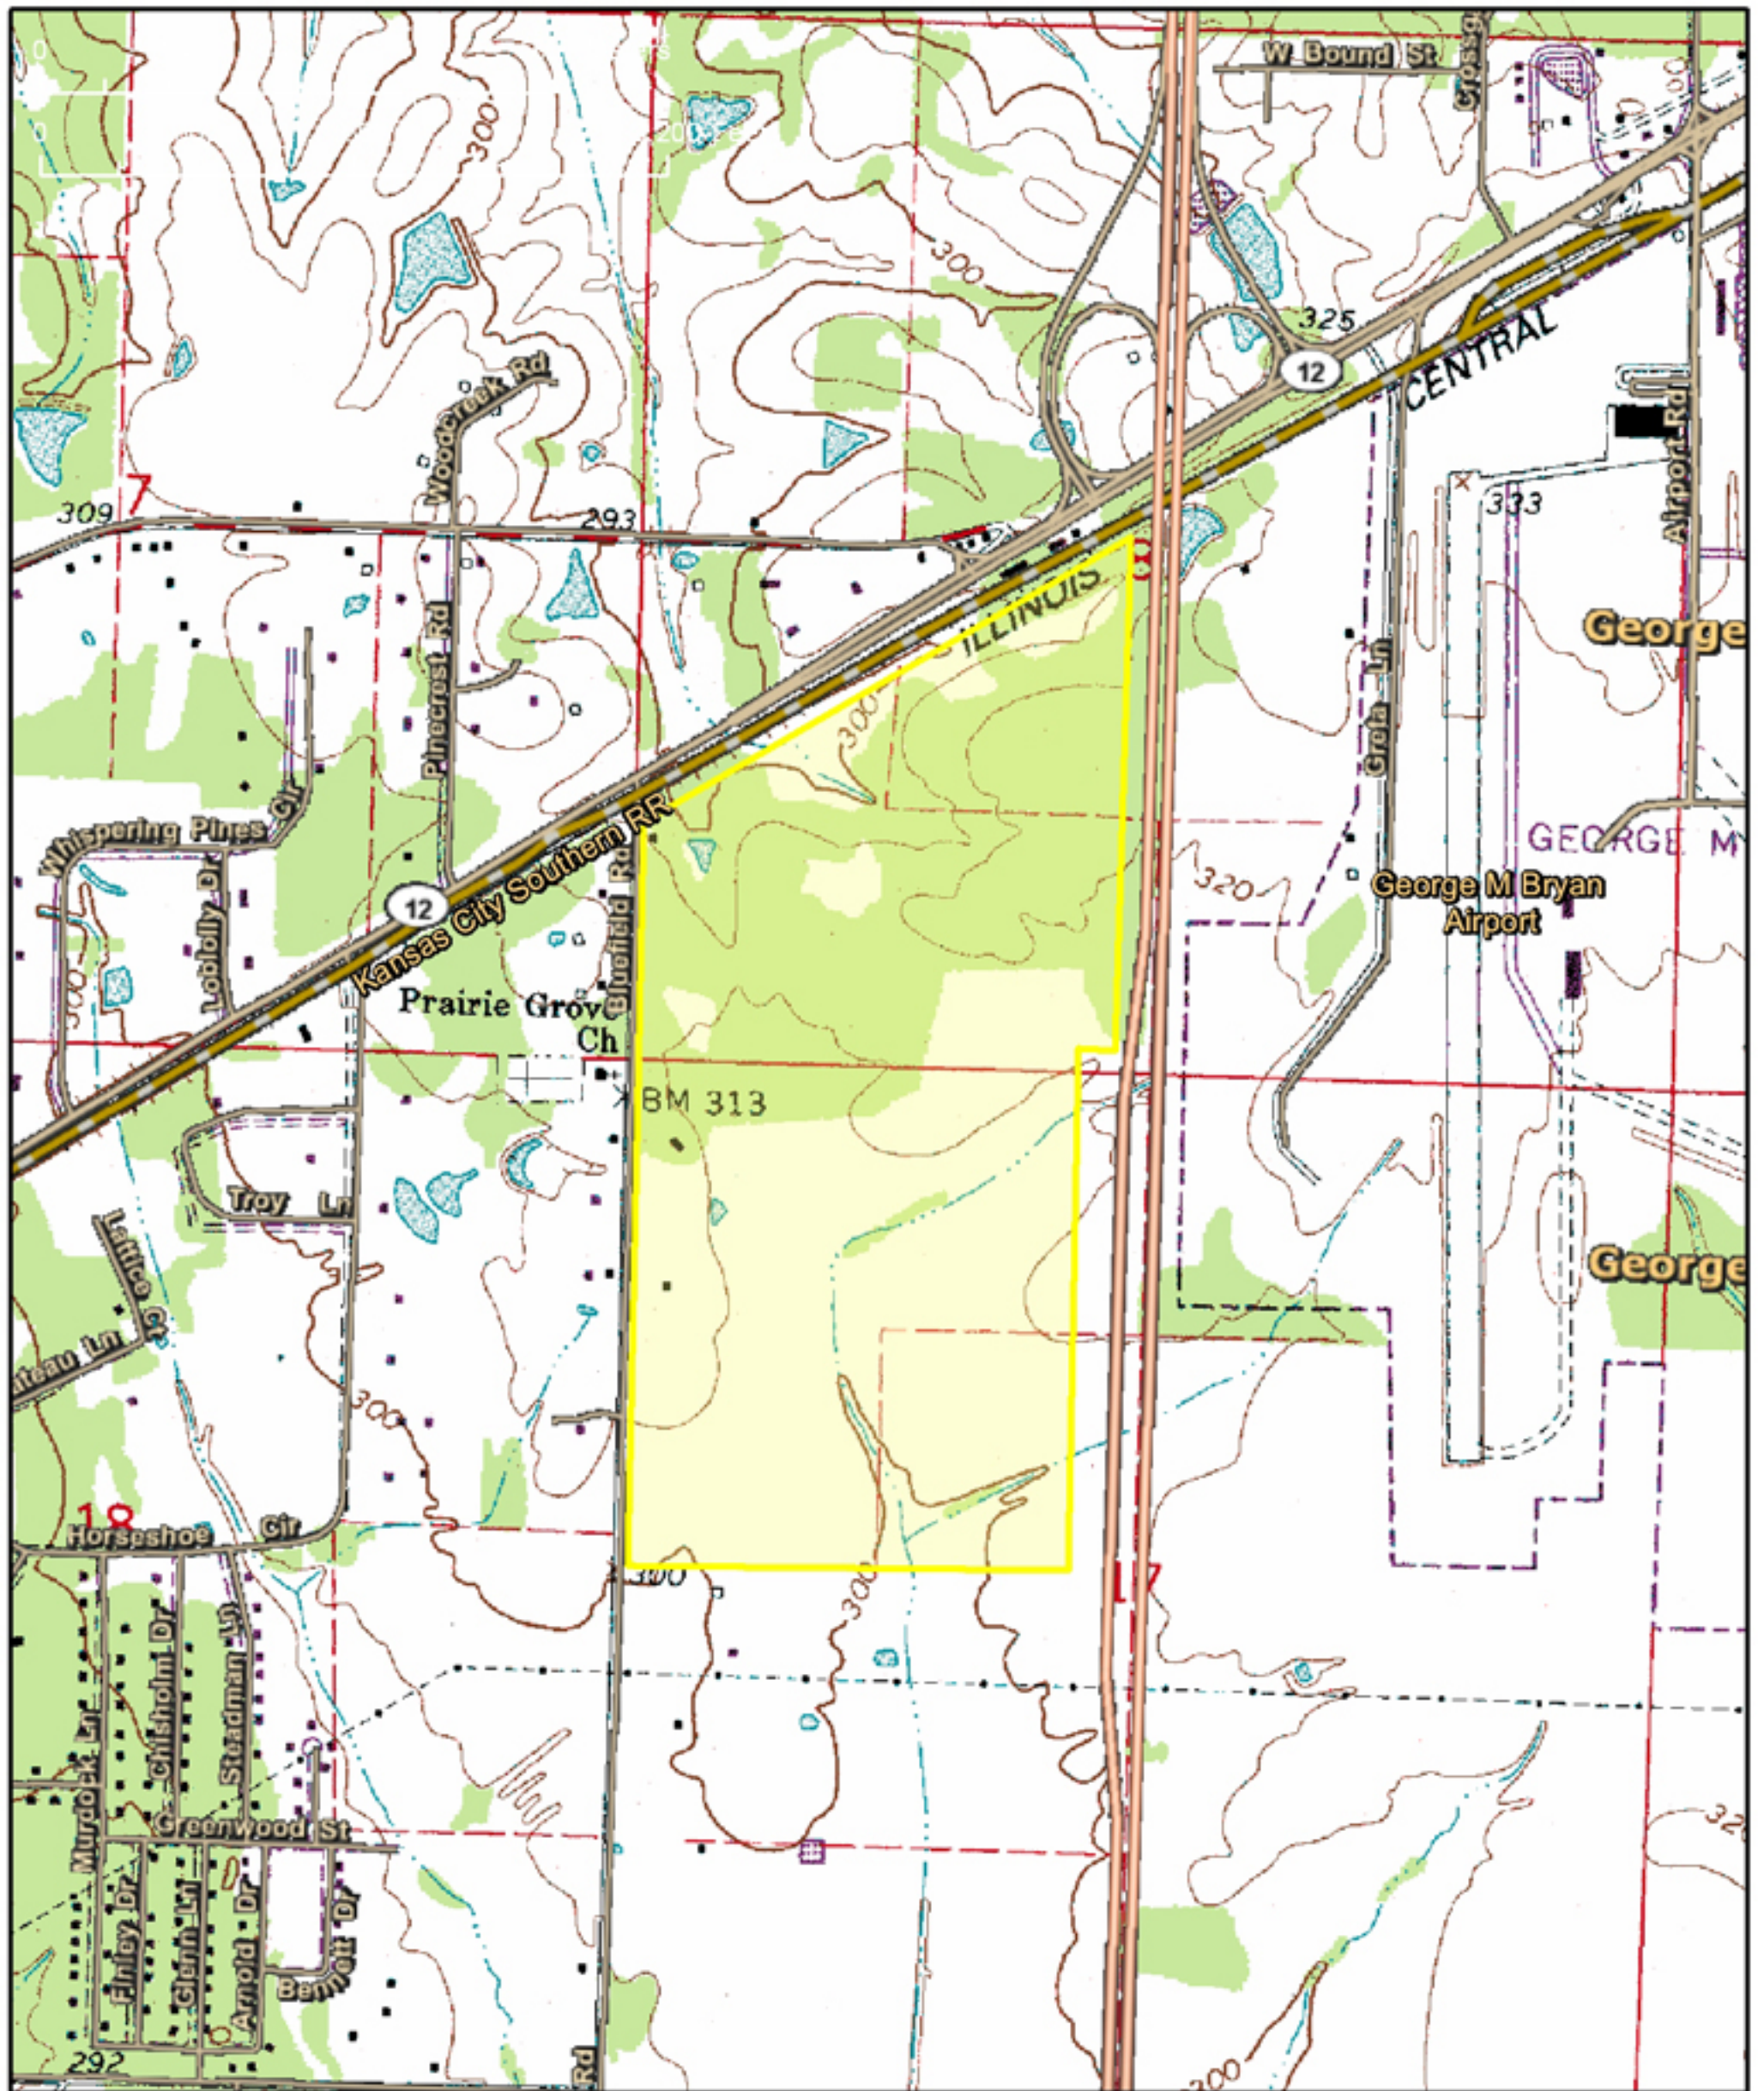

Aerial Imagery Courtesy USDA NAIP, 2009

Cornerstone Business Park
Aerial Photography
Starkville, Oktibbeha County, MS

Prepared August 2010 by:

Economic Development

Aerial Imagery Courtesy USDA NAIP, 2009

Cornerstone Business Park
Topography
Starkville, Oktibbeha County, MS